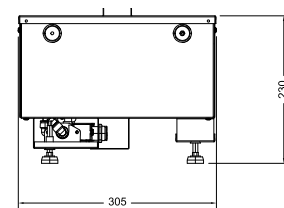

The Cassette 500 is delivered without a log set.

Article number: 210654 | EAN Code: 5011139210654 | Optimyst®

 **Dimplex**

Disclaimer
We have compiled this publication with the utmost care. The information in this publication can be shown inaccurately, may have been changed or supplemented. This publication can be changed. Glen Dimplex is not responsible for the action taken, decisions of results based solely on the information contained in this publication.

MODEL	DIM 'A'
CAS500	508mm
CAS1000	1017mm

All cassettes must have adequate ventilation for an optimal fire experience.
For advice, read the manuals or visit the website www.dimplex-fires.eu

		Cassette 500 retail
General specifications	Fire system	Optimyst®
	Article number	210654
	EAN code	5011139210654
	Model	Cassette series
	View of the fire	4 sided
	Colour	Black
	Decoration / fuel bed	Metal plate (optional LED log set available)
Product size	Measurements view of the fire (WxH)	49 x 20 cm
	Outside dimensions WxHxD	51 x 30 x 20 cm
Features	Heat output	No
	Thermostat	No
	Remote control	Yes
	Manual controlling directly at the fireplace possible yes / no	Yes
	Light module	LED
	Sound module	Yes
	Colour effects settings	No
Power consumption	Heat setting 1 in W	
	Heat setting 2 in W	-
	Flame only operation in W	220W
	Max. consumption	220W
Voltage	Voltage/Electrical frequency	230V/50Hz
Specifications	Product weight in kg	9
	Length of the cord	1,5 m
	Warranty	2 year